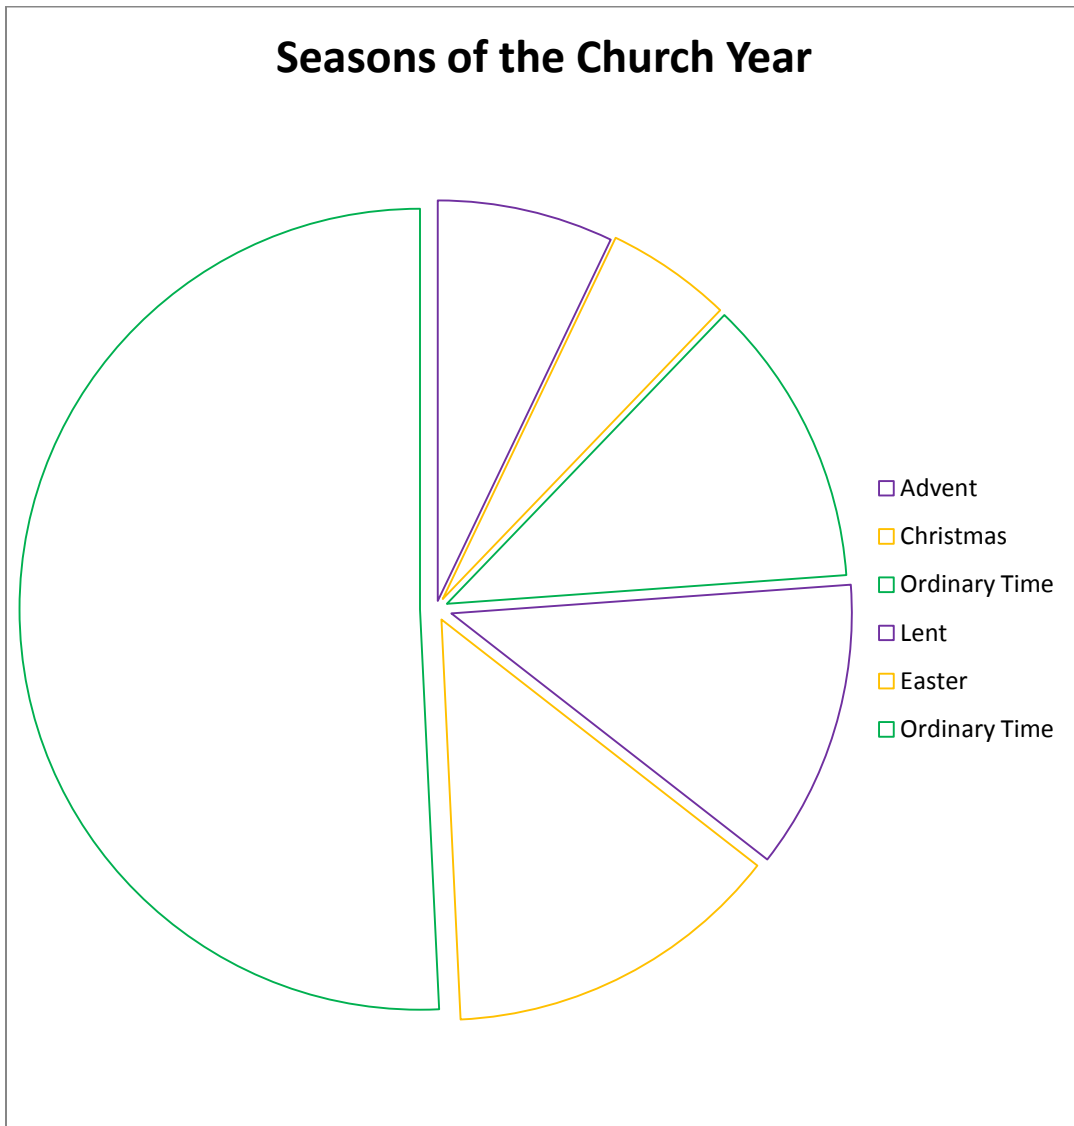

Seasons of the Church Year

Color **Advent purple** to symbolize our **waiting** in darkness.

Color **Christmas white or yellow** to symbolize our **joy**.

Color **Lent purple** to symbolize our **penance**.

Color **Easter white or yellow** to symbolize our **joy**.

Color **Ordinary Time green** to symbolize **hope**.